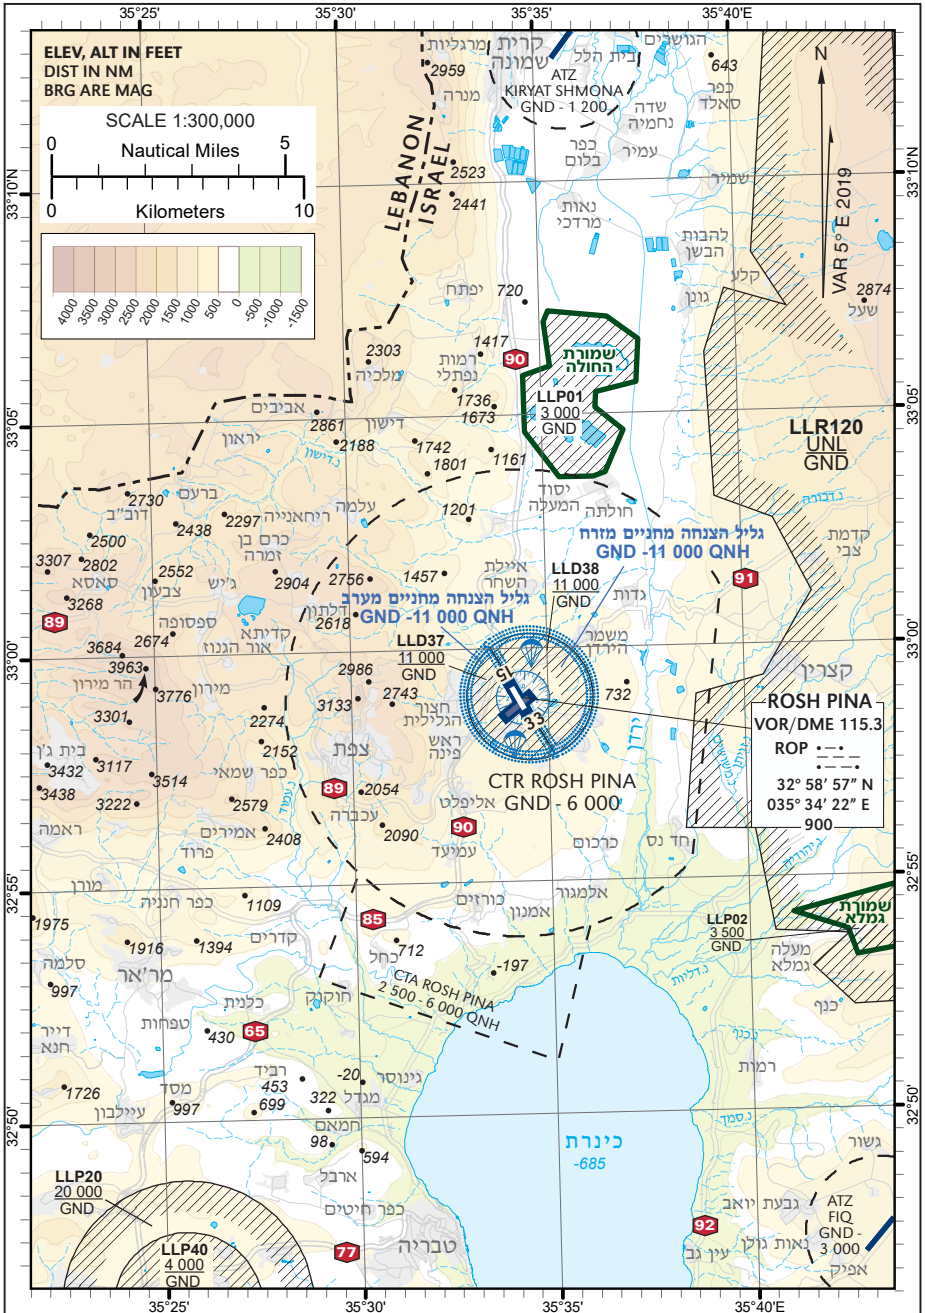

VISUAL APPROACH CHART AD ELEV 884 ft

TWR 118.45
119.65

תדרים צבאיים
ראה פרק א'-07 במפת

**ROSH PINA
(LLIB)**

CHANGES: MIL Frequency Withdrawn, Secondary Frequency, LLP01 Height, Parachuting Area 'Ayelet Hashahar' Deleted, Parachuting Area 'Mahanaim West' Added